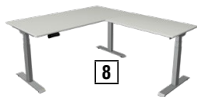

8

13

Maximum workspace with minimal space requirements

Corner desk 160 x 80 cm,  
with add-on 120 x 65 cm,  
desktop light oak

## Corner desks

Corner desk W 140 x D 80 cm /  
with add-on W 100 x D 60 cm

Corner desk W 160 x D 80 cm /  
with add-on W 120 x D 65 cm

Desktop colour	without power strip		with power strip		without power strip		with power strip	
	7	8	9	10	11	12	13	
white	10654610	10694610	10654410	10694410				
light grey	10654611	10694611	10654411	10694411				
maple	10654650	10694650	10654450	10694450				
light oak	10654653	10694653	10654453	10694453				
anthracite	10654613	10694613	10654413	10694413				
€ / piece	799,-	859,-	829,-	889,-				